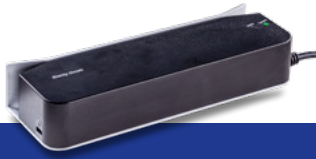

DESKO IDenty chrom®

Water and Dust Resistant Document Reader

Our innovative IDenty chrom represents the latest addition to the well-established DESKO swipe reader family.

Additionally, the entire device including swipe slot is protected against dust and water splashes according to IP54 regulations.

By default equipped with an OCR reader integrated in a user-friendly bidirectional swipe slot, the IDenty chrom provides reliable read results of any ID document.

These features together with a stylish and compact design make the IDenty chrom the perfect companion for your daily working routine.

Your Advantages

- Compact document reader for monitor mount, desktop or mobile applications
- OCR & MSR reader combined in bidirectional swipe slot
- Available with RFID & chip card module
- Minimal desk space required
- Dust and water resistant according to IP54 regulations

COLOR
options
available

“WATER AND DUST RESISTANT”

TECHNICAL DATA

Vcc: 5V +/- 5%
Icc: max. 300 mA

Footprint:

L 180 mm (7.09 inches) ×
W 60.8 mm (2.39 inches) ×
H 34.8 mm (1.37 inches)

Cable Length:

1.80 m (31.49 inch)